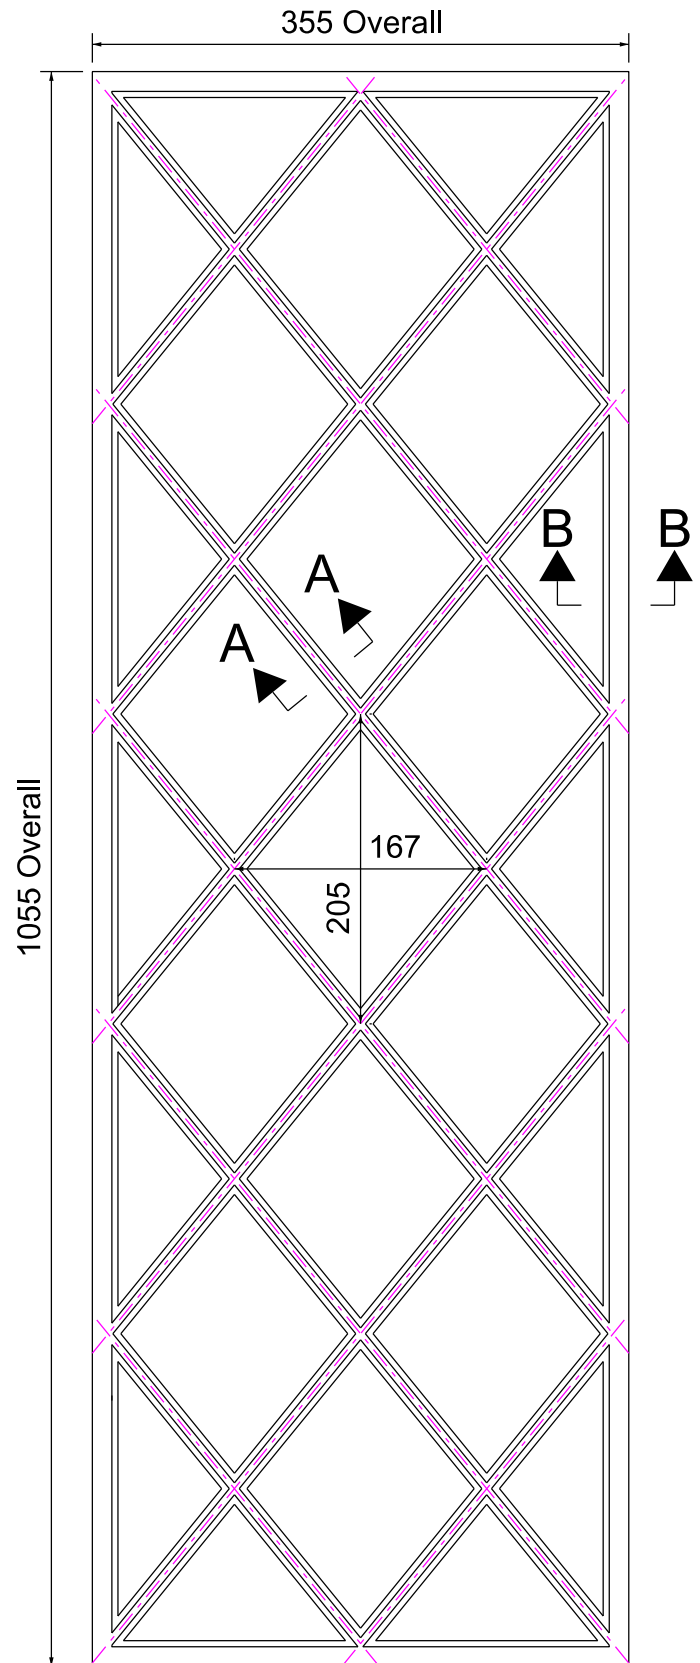

CALIBRE Metalwork

www.calibremetalwork.co.uk

Hazel Knoll Farm, Torkington Road, Hazel Grove, Stockport. SK7 6NW
Tel: +44 (0) 161 427 4603

Product: Diamond Lattice Window

Material: Cast Iron / Aluminium

Finish: Fettle, Primed And Painted

Notes: Supplied unglazed
Can be made to a variety of sizes.
Opening versions available with furniture

SECTION A-A
SCALE 1:1 @ A4

SECTION B-B
SCALE 1:1 @ A4

TYPICAL CAST WINDOW
SCALE 1:5 @ A4