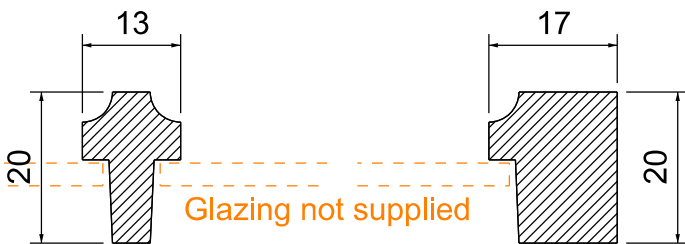

CALIBRE Metalwork

www.calibremetalwork.co.uk

Hazel Knoll Farm, Torkington Road, Hazel Grove, Stockport. SK7 6NW
Tel: +44 (0) 161 427 4603

Product: Diamond Lattice Window

Material: Cast Iron / Aluminium

Finish: Fettle, Primed And Painted

Notes: Supplied unglazed
Can be made to a variety of sizes.
Opening versions available with furniture

SECTION A-A
SCALE 1:1 @ A4

SECTION B-B
SCALE 1:1 @ A4

TYPICAL CAST WINDOW
SCALE 1:5 @ A4