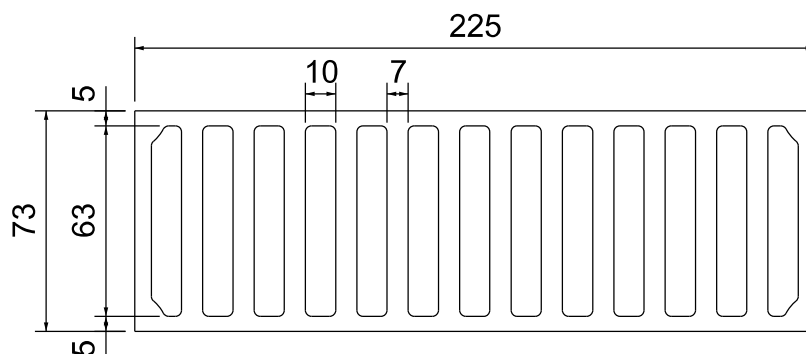

Notes: 10mm wide slots at 17mm centres with minimum 5mm boarder

In the middle you can see the remains of the original air brick.

At the top you can see the new pattern made to our drawing.

At the bottom you can see the finished cast replica air brick.

PLAN VIEW

ELEVATION OF AIR BRICK