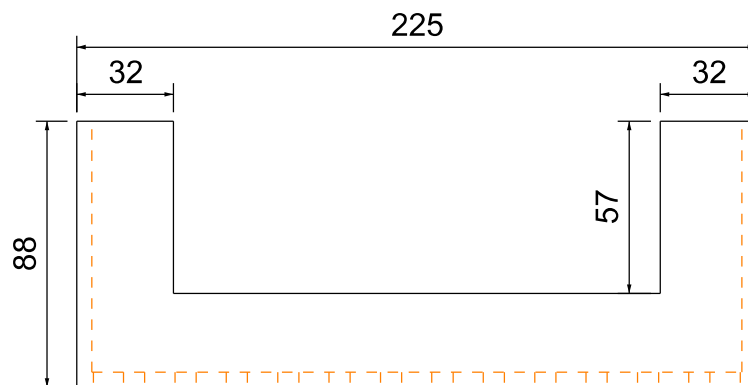

Notes: 10mm wide slots at 17mm centres with minimum 5mm boarder

In the middle you can see the remains of the original air brick.

At the top you can see the new pattern made to our drawing.

At the bottom you can see the finished cast replica air brick.

PLAN VIEW

ELEVATION OF AIR BRICK