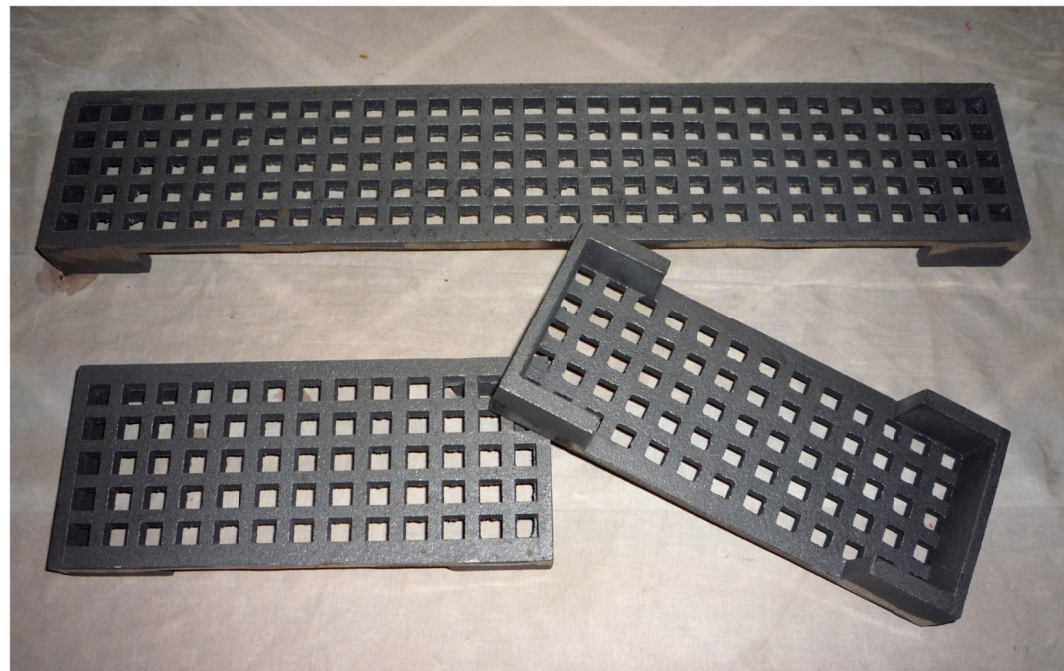

# CALIBRE Metalwork

[www.calibremetalwork.co.uk](http://www.calibremetalwork.co.uk)

Hazel Knoll Farm, Torkington Road, Hazel Grove, Stockport. SK7 6NW  
Tel: +44 (0) 161 427 4603

Product: Air Brick

Material: Cast Iron / Aluminium

Finish: Fettled, Primed And Painted

Notes: 12mm Square holes at 18mm centres with minimum 8mm boarder

PLAN VIEW

LARGE AIR BRICK

PLAN VIEW

SMALL AIR BRICK