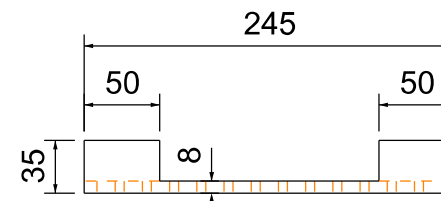

Finish: Fettled, Primed And Painted

Notes: 12mm Square holes at 18mm centres with minimum 8mm boarder

PLAN VIEW

LARGE AIR BRICK

PLAN VIEW

SMALL AIR BRICK