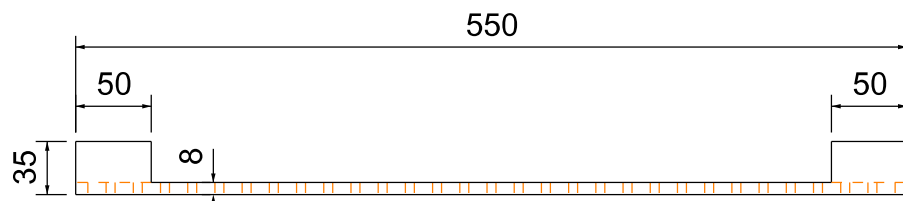

Finish: Fettled, Primed And Painted

Notes: 12mm Square holes at 18mm centres with minimum 8mm boarder

PLAN VIEW

LARGE AIR BRICK

PLAN VIEW

SMALL AIR BRICK