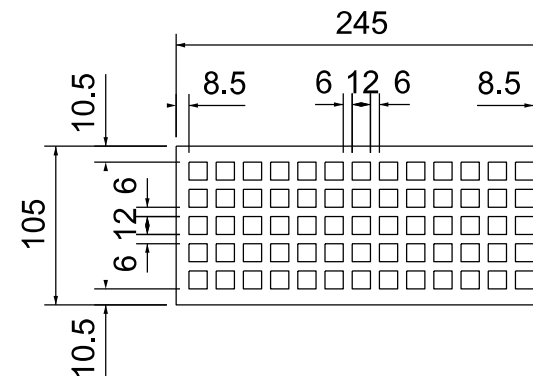

Finish: Fettled, Primed And Painted

Notes: 12mm Square holes at 18mm centres with minimum 8mm boarder

PLAN VIEW

LARGE AIR BRICK

PLAN VIEW

SMALL AIR BRICK