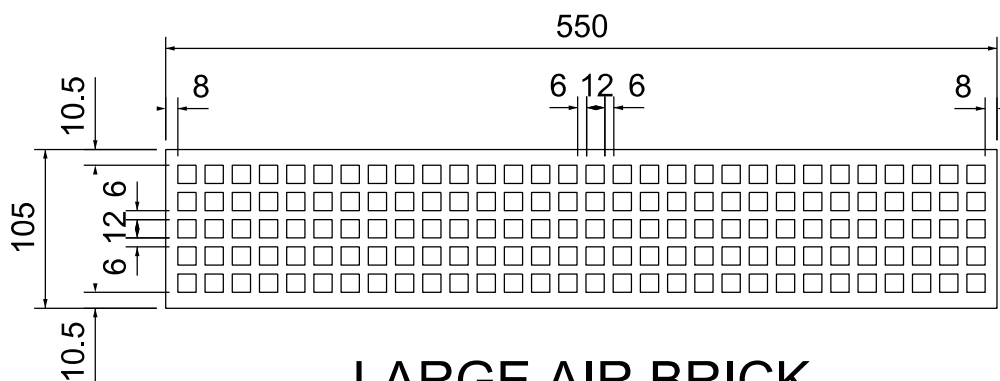

Finish: Fettled, Primed And Painted

Notes: 12mm Square holes at 18mm centres with minimum 8mm boarder

PLAN VIEW

LARGE AIR BRICK

PLAN VIEW

SMALL AIR BRICK