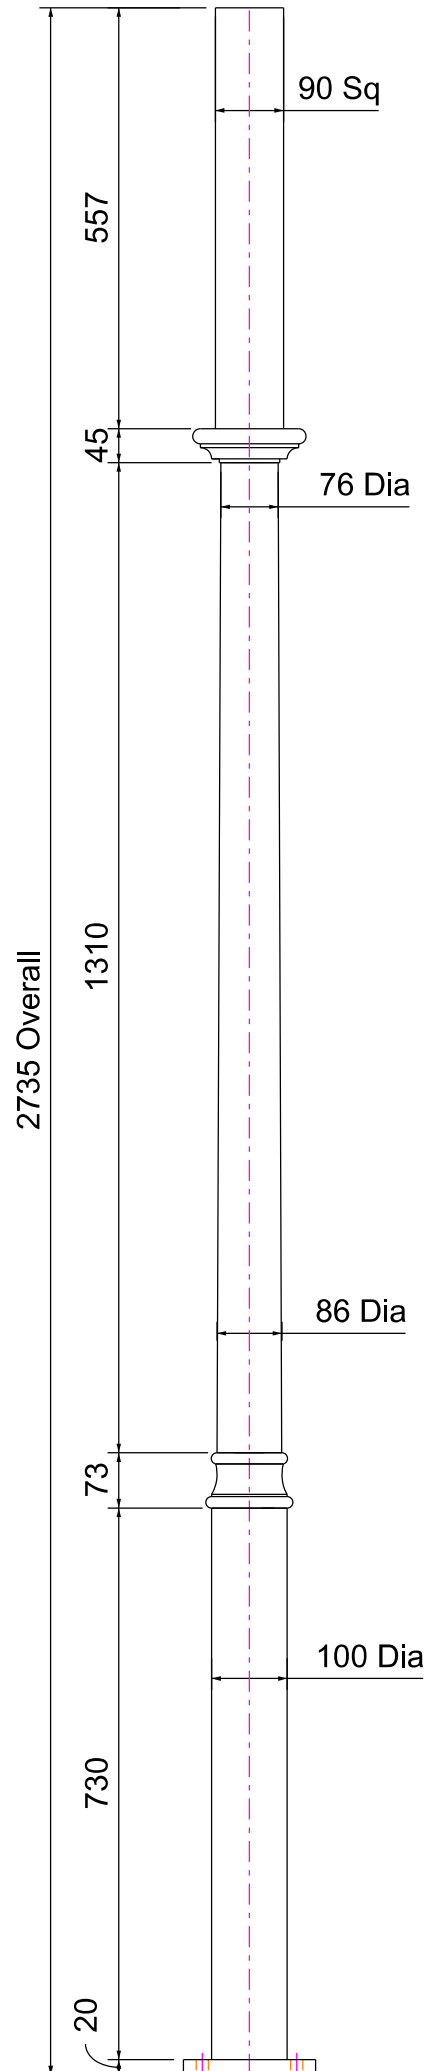

CALIBRE Metalwork

www.calibremetalwork.co.uk

Hazel Knoll Farm, Torkington Road, Hazel Grove, Stockport. SK7 6NW
Tel: +44 (0) 161 427 4603

Product: Cast Column

Material: Cast Iron / Aluminium

Finish: Fettle, Primed And Painted

Note: Fixing methods can be adapted to suit your requirements

ELEVATION OF 'ALDEHURST'
CAST COLUMN
TOTAL WEIGHT APPROX 110kg