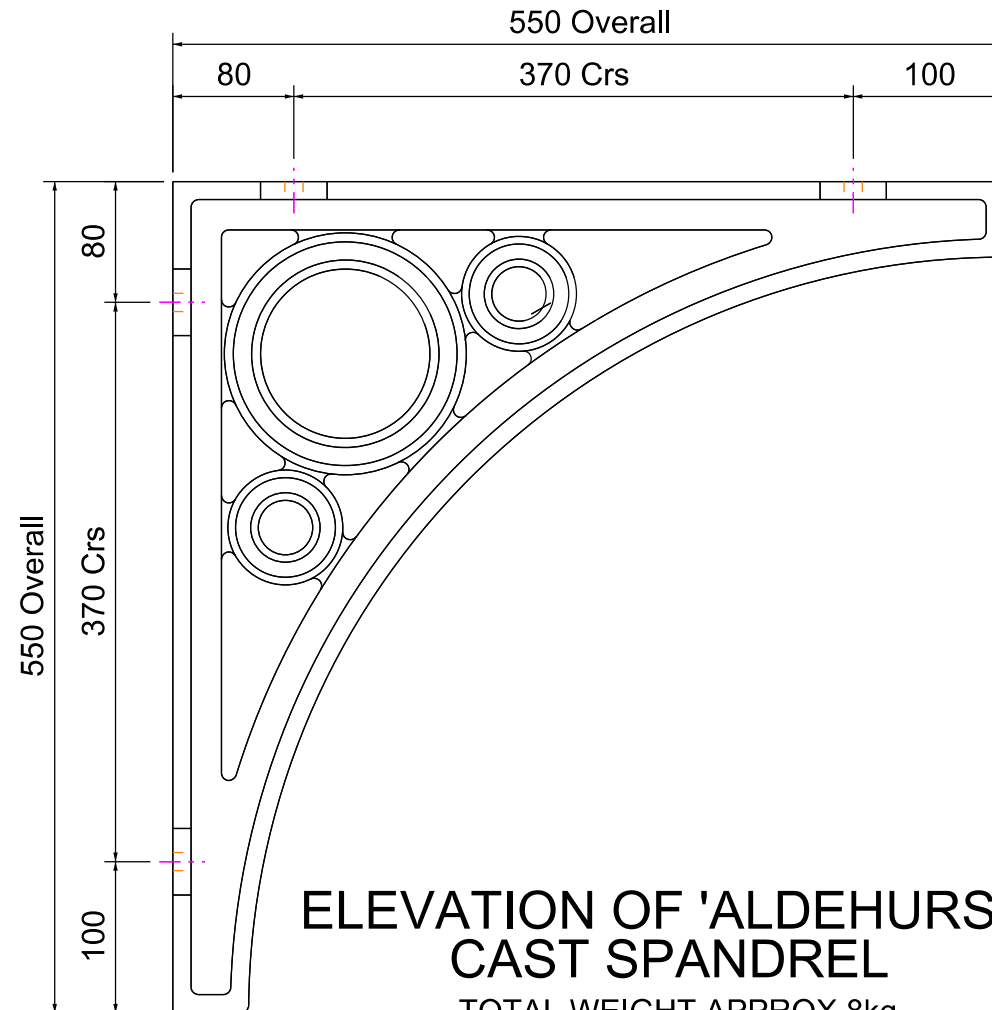

CALIBRE
Metalwork

www.calibremetalwork.co.uk

Hazel Knoll Farm, Torkington Road, Hazel Grove, Stockport. SK7 6NW
Tel: +44 (0) 161 427 4603

Product: Cast Spandrel

Material: Cast Iron / Aluminium

Finish: Fettle, Primed And Painted

Made to suit 'Aldehurst' cast column. Fixing
methods can be adapted to suit your requirements

**ELEVATION OF 'ALDEHURST'
CAST SPANDREL**

TOTAL WEIGHT APPROX 8kg