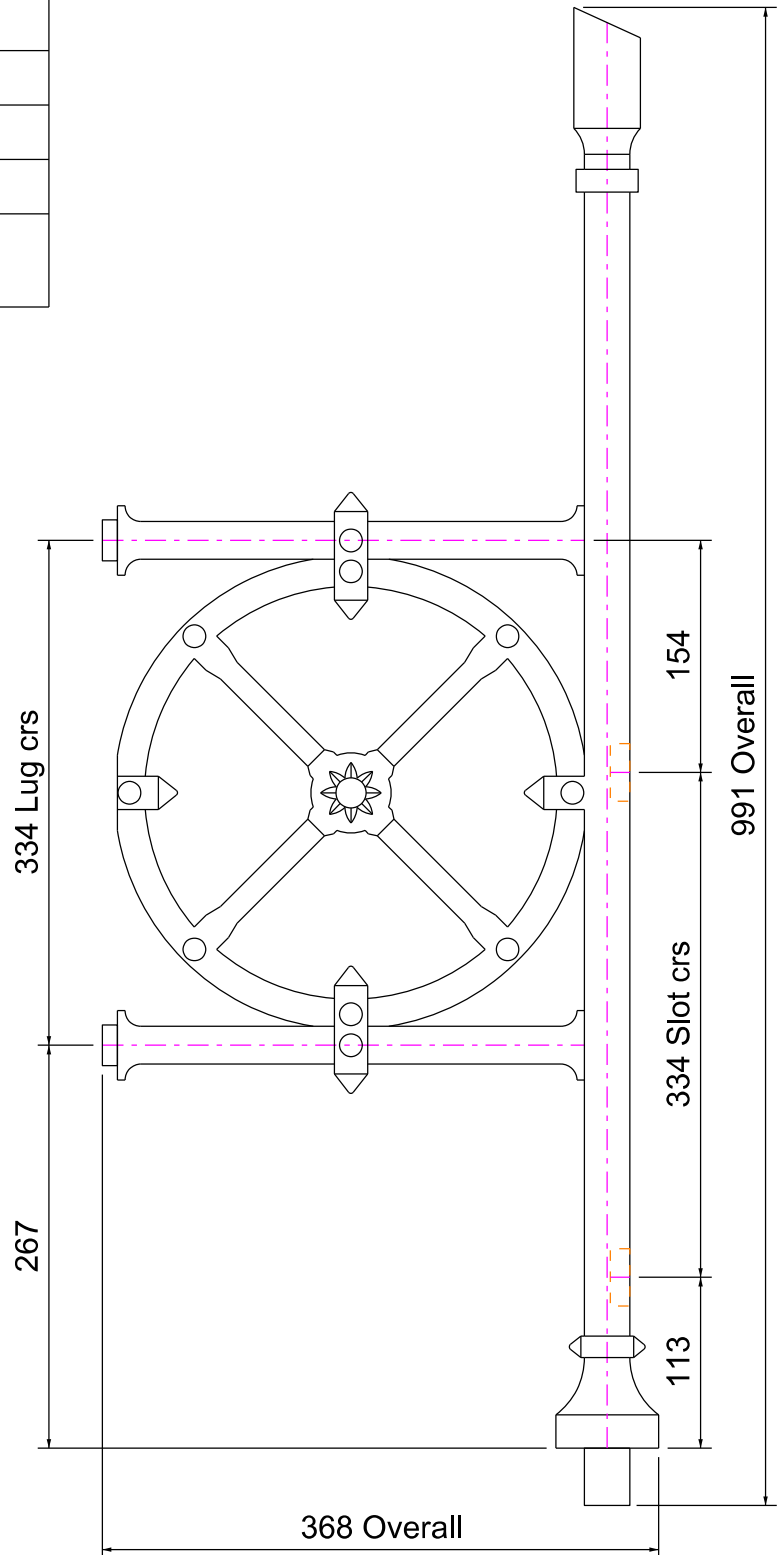

# CALIBRE Metalwork

[www.calibremetalwork.co.uk](http://www.calibremetalwork.co.uk)

Hazel Knoll Farm, Torkington Road, Hazel Grove, Stockport. SK7 6NW  
Tel: +44 (0) 161 427 4603

Product: Cast Balustrade Panel

Material: Cast Iron / Aluminium / Bronze

Finish: Fettled, Primed And Painted

Note: Can be adapted in any way to suit your requirements (size, shape, fixing method etc.)

**ELEVATION OF 'BARNES' CAST  
BALUSTRADE PANEL**

TOTAL WEIGHT APPROX 8kg