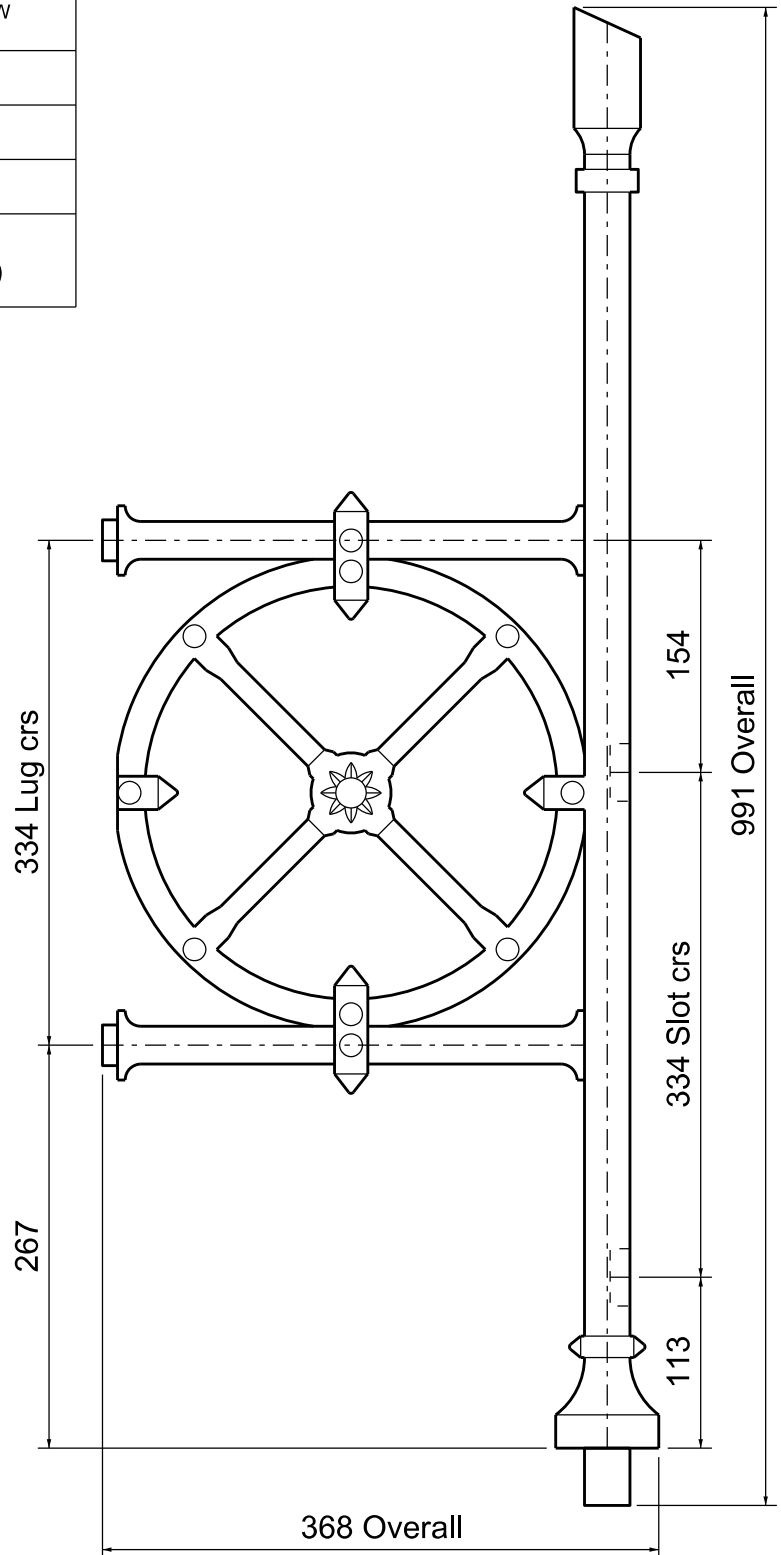

CALIBRE Metalwork

www.calibremetalwork.co.uk

Hazel Knoll Farm, Torkington Road, Hazel Grove, Stockport. SK7 6NW
Tel: +44 (0) 161 427 4603

Product: Cast Balustrade Panel

Material: Cast Iron / Aluminium / Bronze

Finish: Fettled, Primed And Painted

Note: Can be adapted in any way to suit your requirements (size, shape, fixing method etc.)

ELEVATION OF 'BARNES' CAST BALUSTRADE PANEL

TOTAL WEIGHT APPROX 8kg