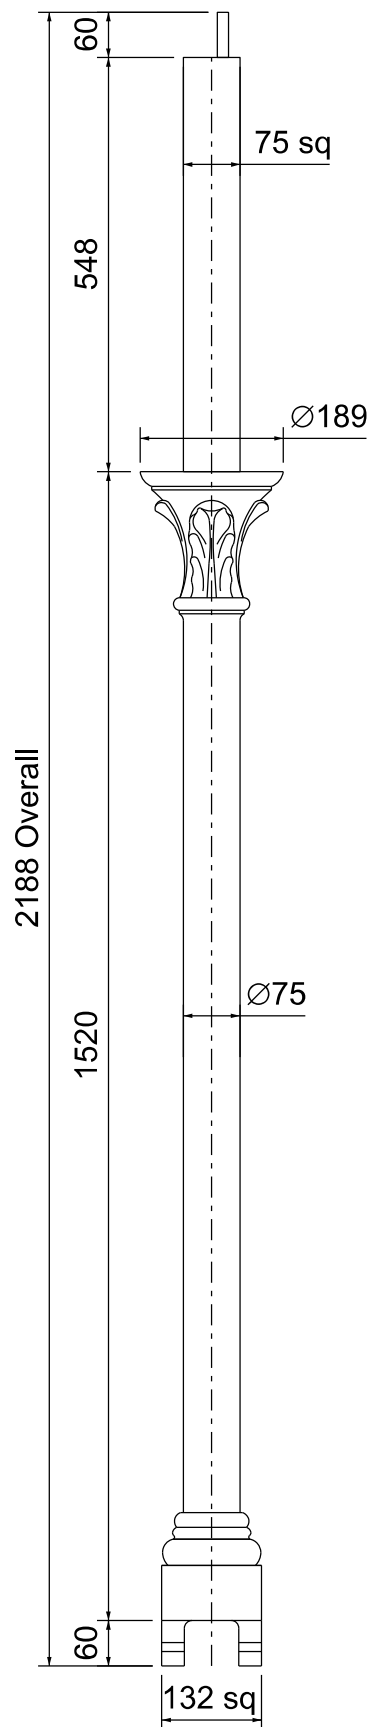

CALIBRE Metalwork

www.calibremetalwork.co.uk

Hazel Knoll Farm, Torkington Road, Hazel Grove, Stockport. SK7 6NW
Tel: +44 (0) 161 427 4603

Product: Cast Column

Material: Cast Iron / Aluminium

Finish: Painted

Note: Fixing methods can be adapted to suit your requirements

ELEVATION OF 'CADOGAN' CAST COLUMN

TOTAL WEIGHT APPROX 60kg