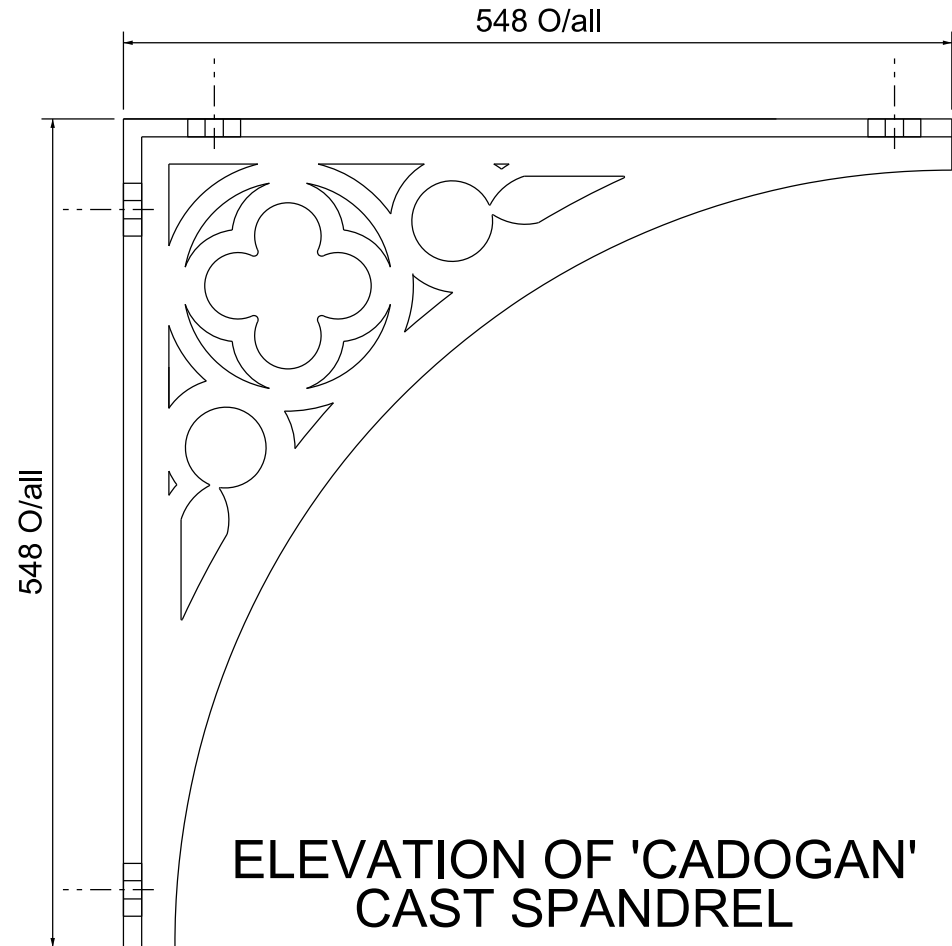

Material: Cast Iron / Aluminium

Finish: Painted

Made to suit 'Cadogan' cast column. Fixing  
methods can be adapted to suit your requirements

**ELEVATION OF 'CADOGAN'  
CAST SPANDREL**

TOTAL WEIGHT APPROX 8kg