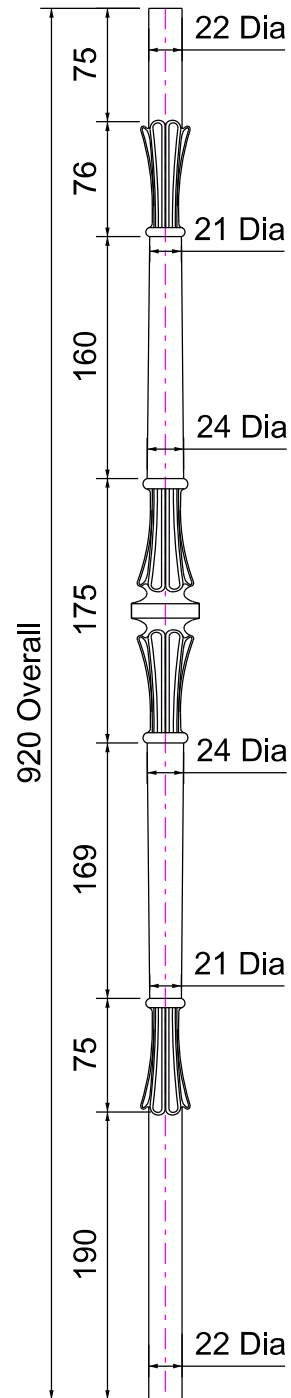

CALIBRE Metalwork

www.calibremetalwork.co.uk

Hazel Knoll Farm, Torkington Road, Hazel Grove, Stockport, SK7 6NW
Tel: +44 (0) 161 427 4603

Product: Cast 'Chelsea' Baluster Post 1

Material: Cast Iron / Bronze / Aluminium

Finish: Fettled, Primed and Painted

Note: Can be adapted in any way to suit your requirements (size, shape, fixing method etc.)

ELEVATION OF CAST
'CHELSEA' BALUSTER POST 1
SCALE 1:5 @ A4