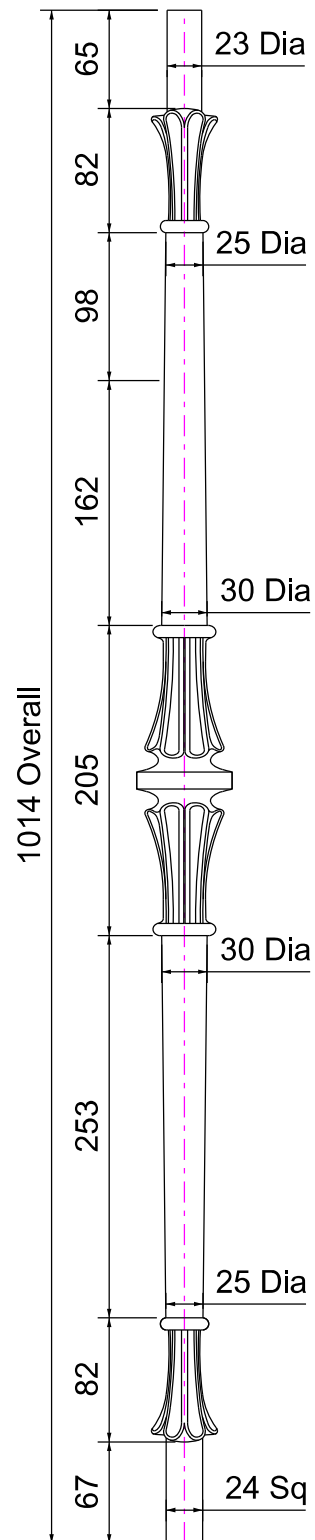

CALIBRE Metalwork

www.calibremetalwork.co.uk

Hazel Knoll Farm, Torkington Road, Hazel Grove, Stockport. SK7 6NW
Tel: +44 (0) 161 427 4603

Product: Cast 'Chelsea' Baluster Post 2

Material: Cast Iron / Bronze / Aluminium

Finish: Fettled, Primed and Painted

Note: Can be adapted in any way to suit your requirements (size, shape, fixing method etc.)

ELEVATION OF CAST
'CHELSEA' BALUSTER POST 2

SCALE 1:5 @ A4