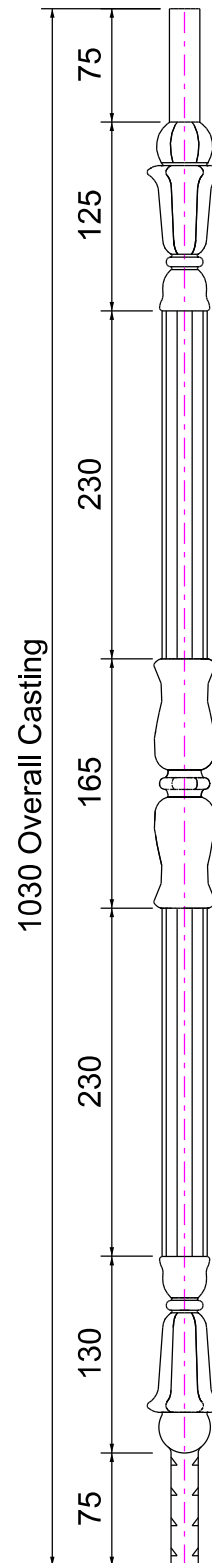

CALIBRE Metalwork

www.calibremetalwork.co.uk

Hazel Knoll Farm, Torkington Road, Hazel Grove, Stockport. SK7 6NW
Tel: +44 (0) 161 427 4603

Product: Cast 'Douro' Baluster Post

Material: Cast Iron / Bronze / Aluminium

Finish: Fettled, Primed and Painted

Note: Can be adapted in any way to suit your requirements (size, shape, fixing method etc.)

ELEVATION OF CAST 'DOURO'
BALUSTER POST

SCALE 1:5 @ A4