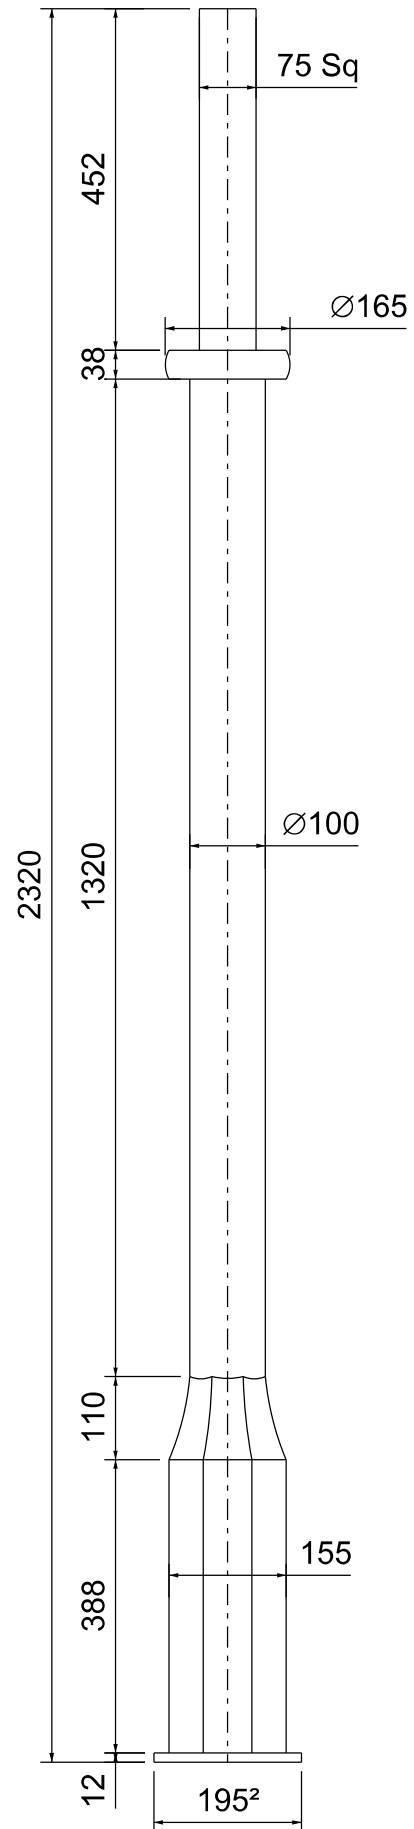

CALIBRE Metalwork

www.calibremetalwork.co.uk

Hazel Knoll Farm, Torkington Road, Hazel Grove, Stockport. SK7 6NW
Tel: +44 (0) 161 427 4603

Product: Cast Column

Material: Cast Iron / Aluminium

Finish: Painted

Note: Fixing methods can be adapted to suit your requirements

ELEVATION OF 'GROSVENOR' CAST COLUMN

TOTAL WEIGHT APPROX 60kg