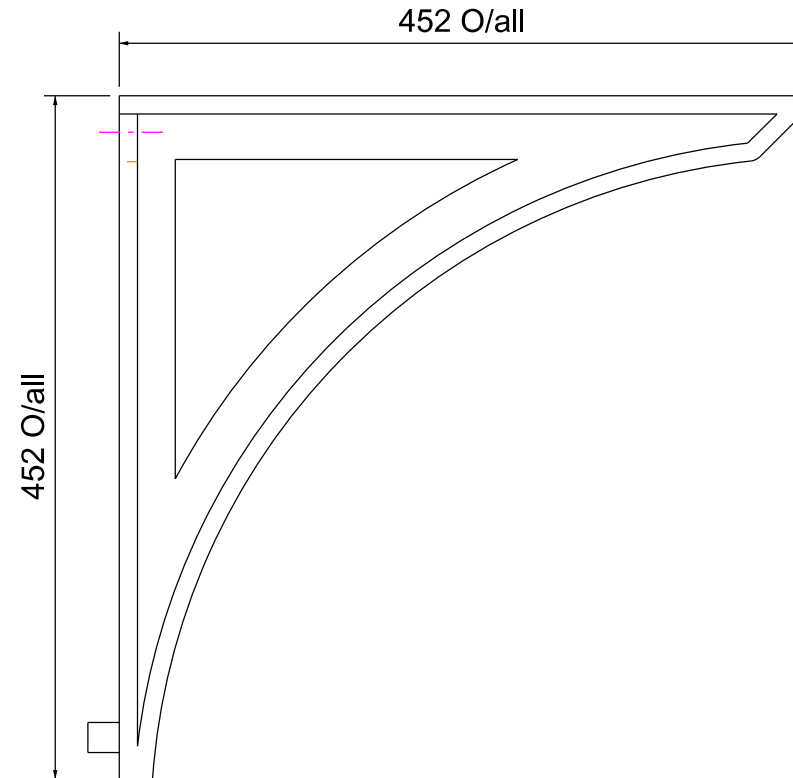

CALIBRE
Metalwork

www.calibremetalwork.co.uk

Hazel Knoll Farm, Torkington Road, Hazel Grove, Stockport. SK7 6NW
Tel: +44 (0) 161 427 4603

Product: Cast Spandrel

Material: Cast Iron / Aluminium

Finish: Painted

Made to suit 'Grosvenor' cast column. Fixing
methods can be adapted to suit your requirements

**ELEVATION OF 'GROSVENOR'
CAST SPANDREL**

TOTAL WEIGHT APPROX 6kg