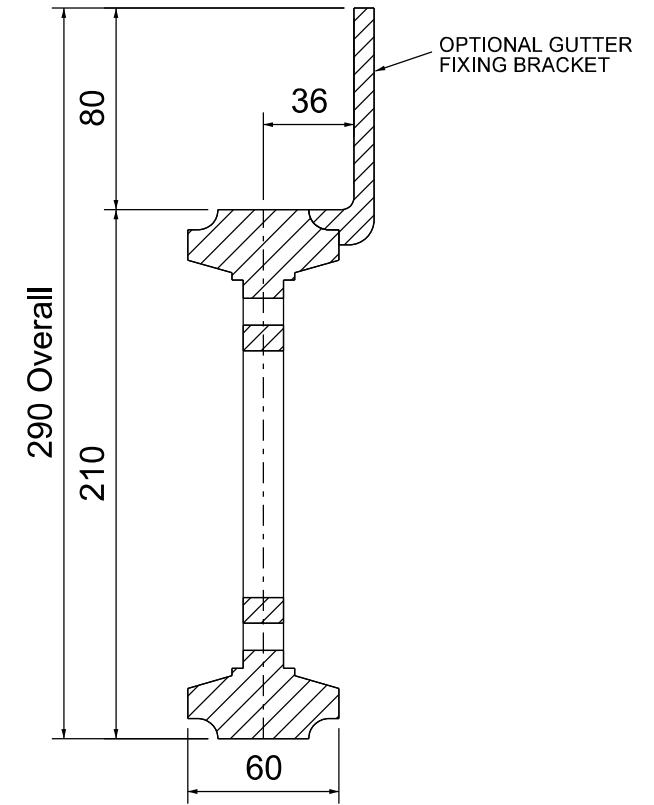

CALIBRE Metalwork

www.calibremetalwork.co.uk

Hazel Knoll Farm, Torkington Road, Hazel Grove, Stockport. SK7 6NW
Tel: +44 (0) 161 427 4603

Product: Linked Ring Beam

Material: Cast Iron / Aluminium

Finish: Fettle, Primed And Painted

Notes: Can be made to any length under 4m.

SECTION 'A-A'

CAST LINKED RING BEAM