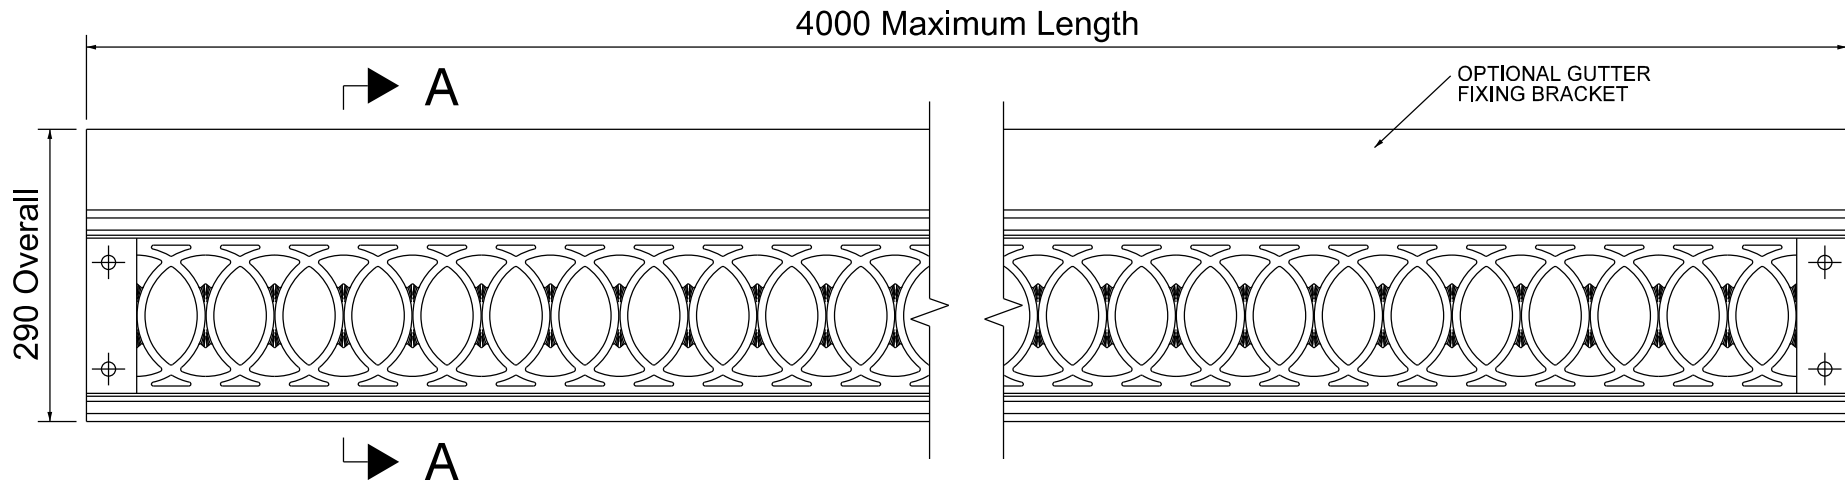

CALIBRE Metalwork

www.calibremetalwork.co.uk

Hazel Knoll Farm, Torkington Road, Hazel Grove, Stockport. SK7 6NW
Tel: +44 (0) 161 427 4603

Product: Linked Ring Beam

Material: Cast Iron / Aluminium

Finish: Fettle, Primed And Painted

Notes: Can be made to any length under 4m.

SECTION 'A-A'

CAST LINKED RING BEAM