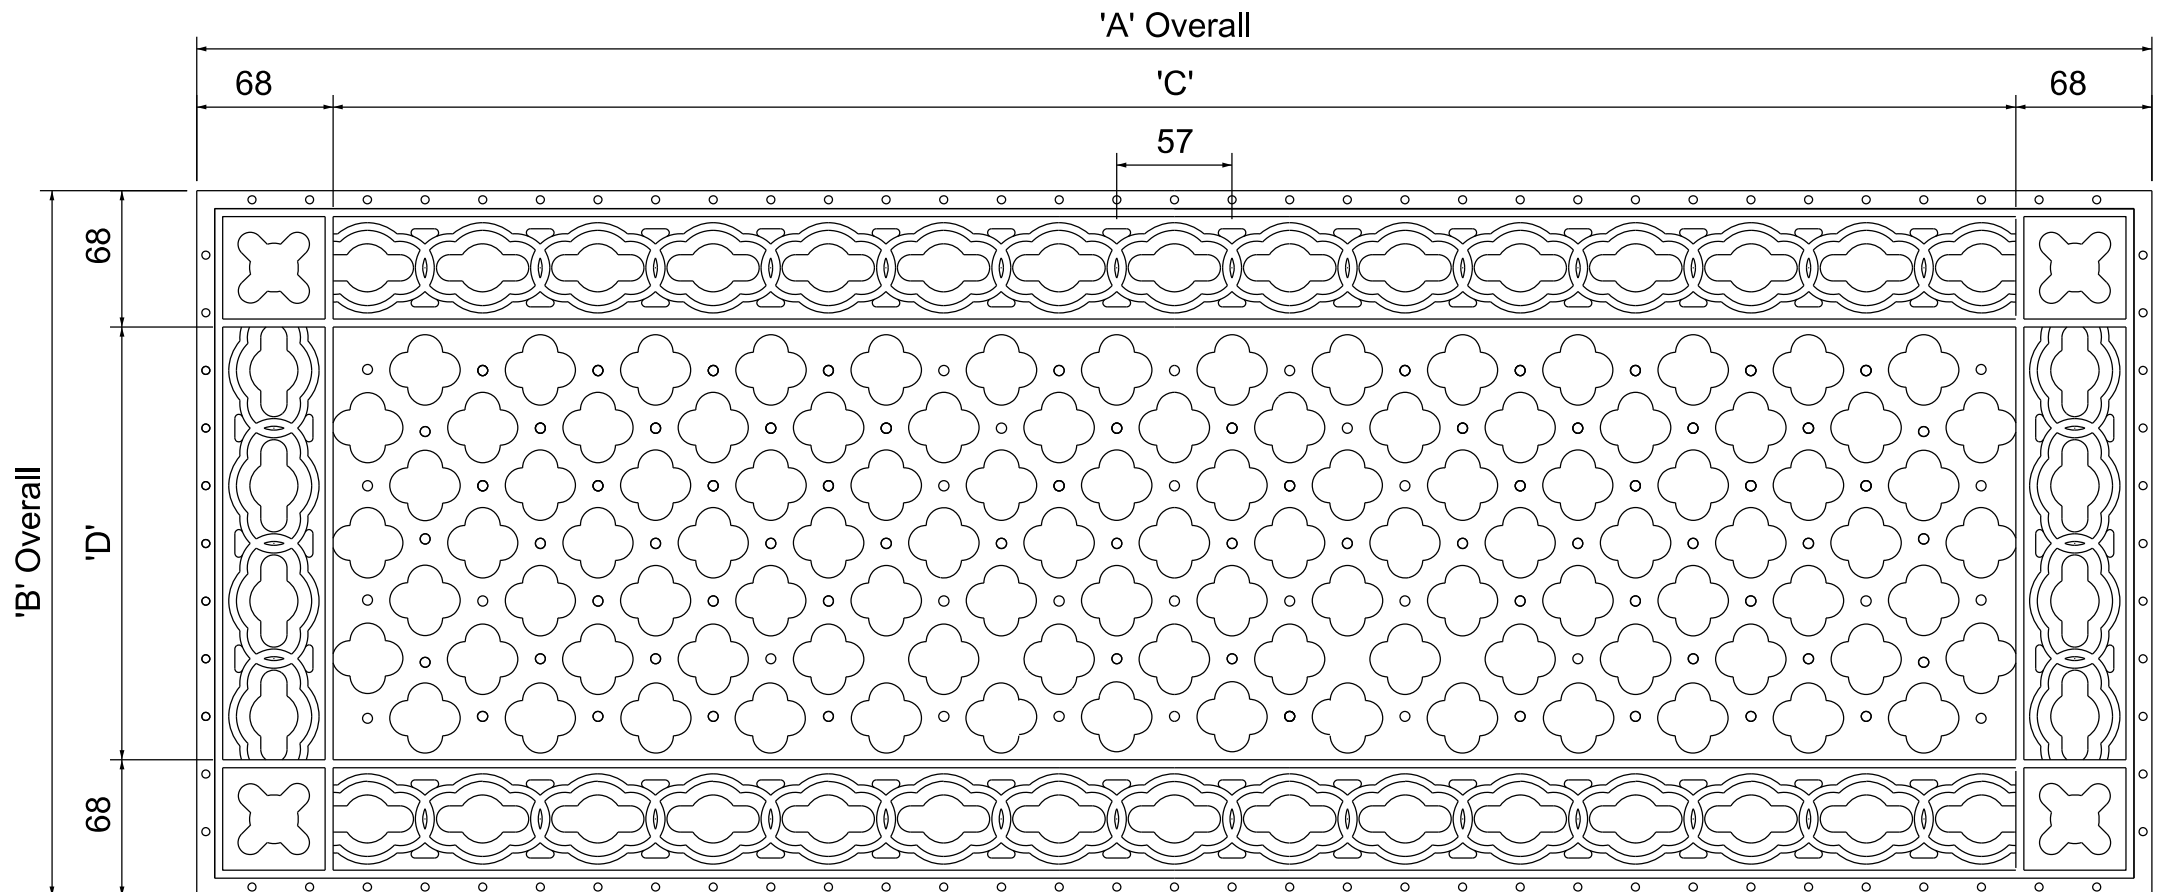

CALIBRE Metalwork

www.calibremetalwork.co.uk

Hazel Knoll Farm, Torkington Road, Hazel Grove, Stockport. SK7 6NW
Tel: +44 (0) 161 427 4603

Product: Quatrefoil Grille

Material: Cast Iron / Aluminium / Bronze / Brass

Finish: Fettle, Primed And Painted, or Polished

Notes: Can be made to a variety of sizes.

GRILLE No	DIM 'A'	DIM 'B'	DIM 'C'	DIM 'D'
1				
2				
3				
4				
5				
6				

15mm THICK CAST QUATREFOIL GRILLE