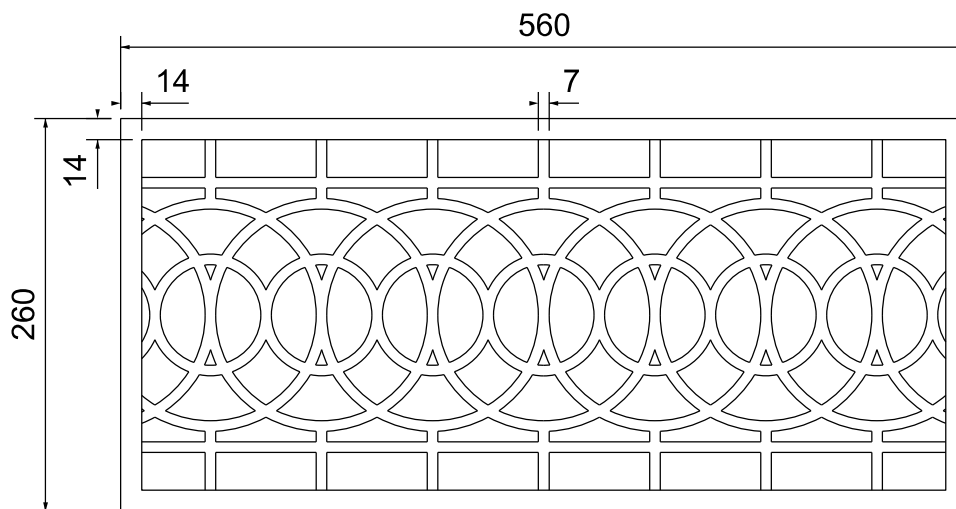

CALIBRE Metalwork

www.calibremetalwork.co.uk

Hazel Knoll Farm, Torkington Road, Hazel Grove, Stockport, SK7 6NW
Tel: +44 (0) 161 427 4603

Product: Grille

Material: Cast Iron / Aluminium

Finish: Fettle, Primed And Painted

At the top you can see the remains of the original grille.

In the middle you can see the new pattern made to our drawing.

At the bottom you can see the finished cast replica grille.

ELEVATION OF GRILLE