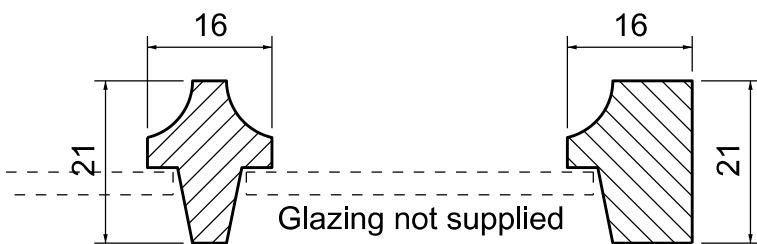

Finish: Fettle, Primed And Painted

Notes: Can be made to a variety of sizes,
fixed or with an opening.
Various furniture options available.

CAST FIXED WINDOW
SCALE 1:5 @ A4

SECTION A-A
SCALE 1:1 @ A4

SECTION B-B
SCALE 1:1 @ A4