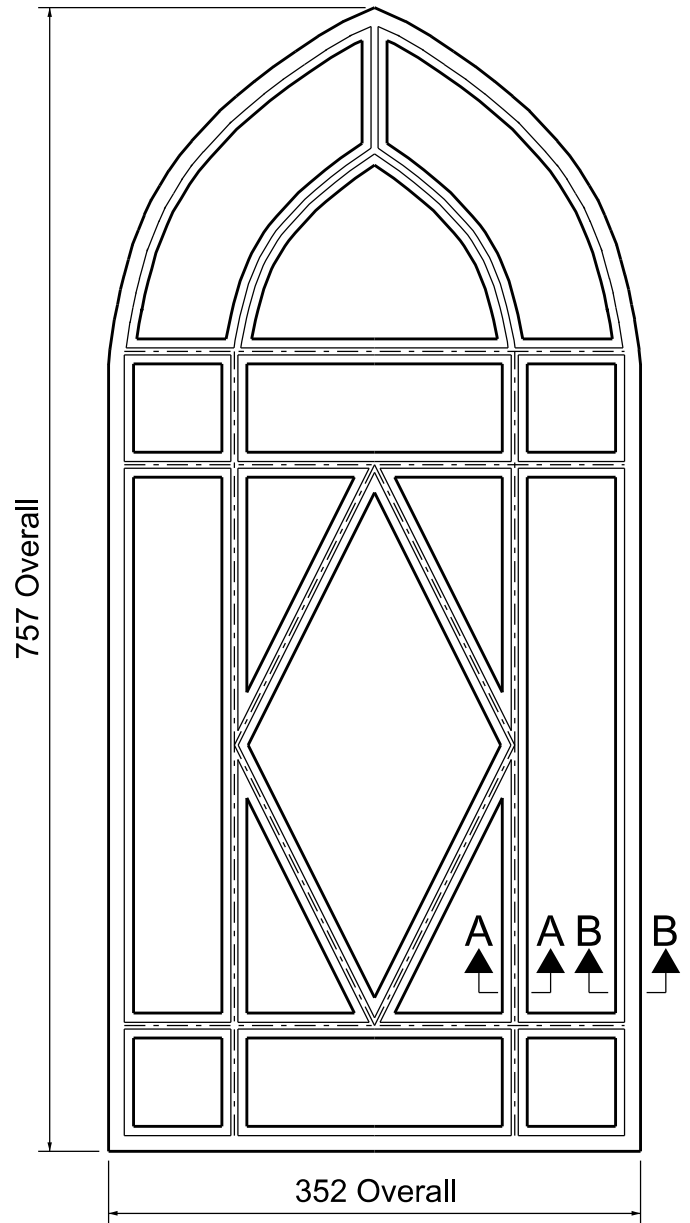

Finish: Fettle, Primed And Painted

Notes: Can be made to a variety of sizes,
fixed or with an opening.
Various furniture options available.

CAST FIXED WINDOW
SCALE 1:5 @ A4

SECTION A-A
SCALE 1:1 @ A4

SECTION B-B
SCALE 1:1 @ A4