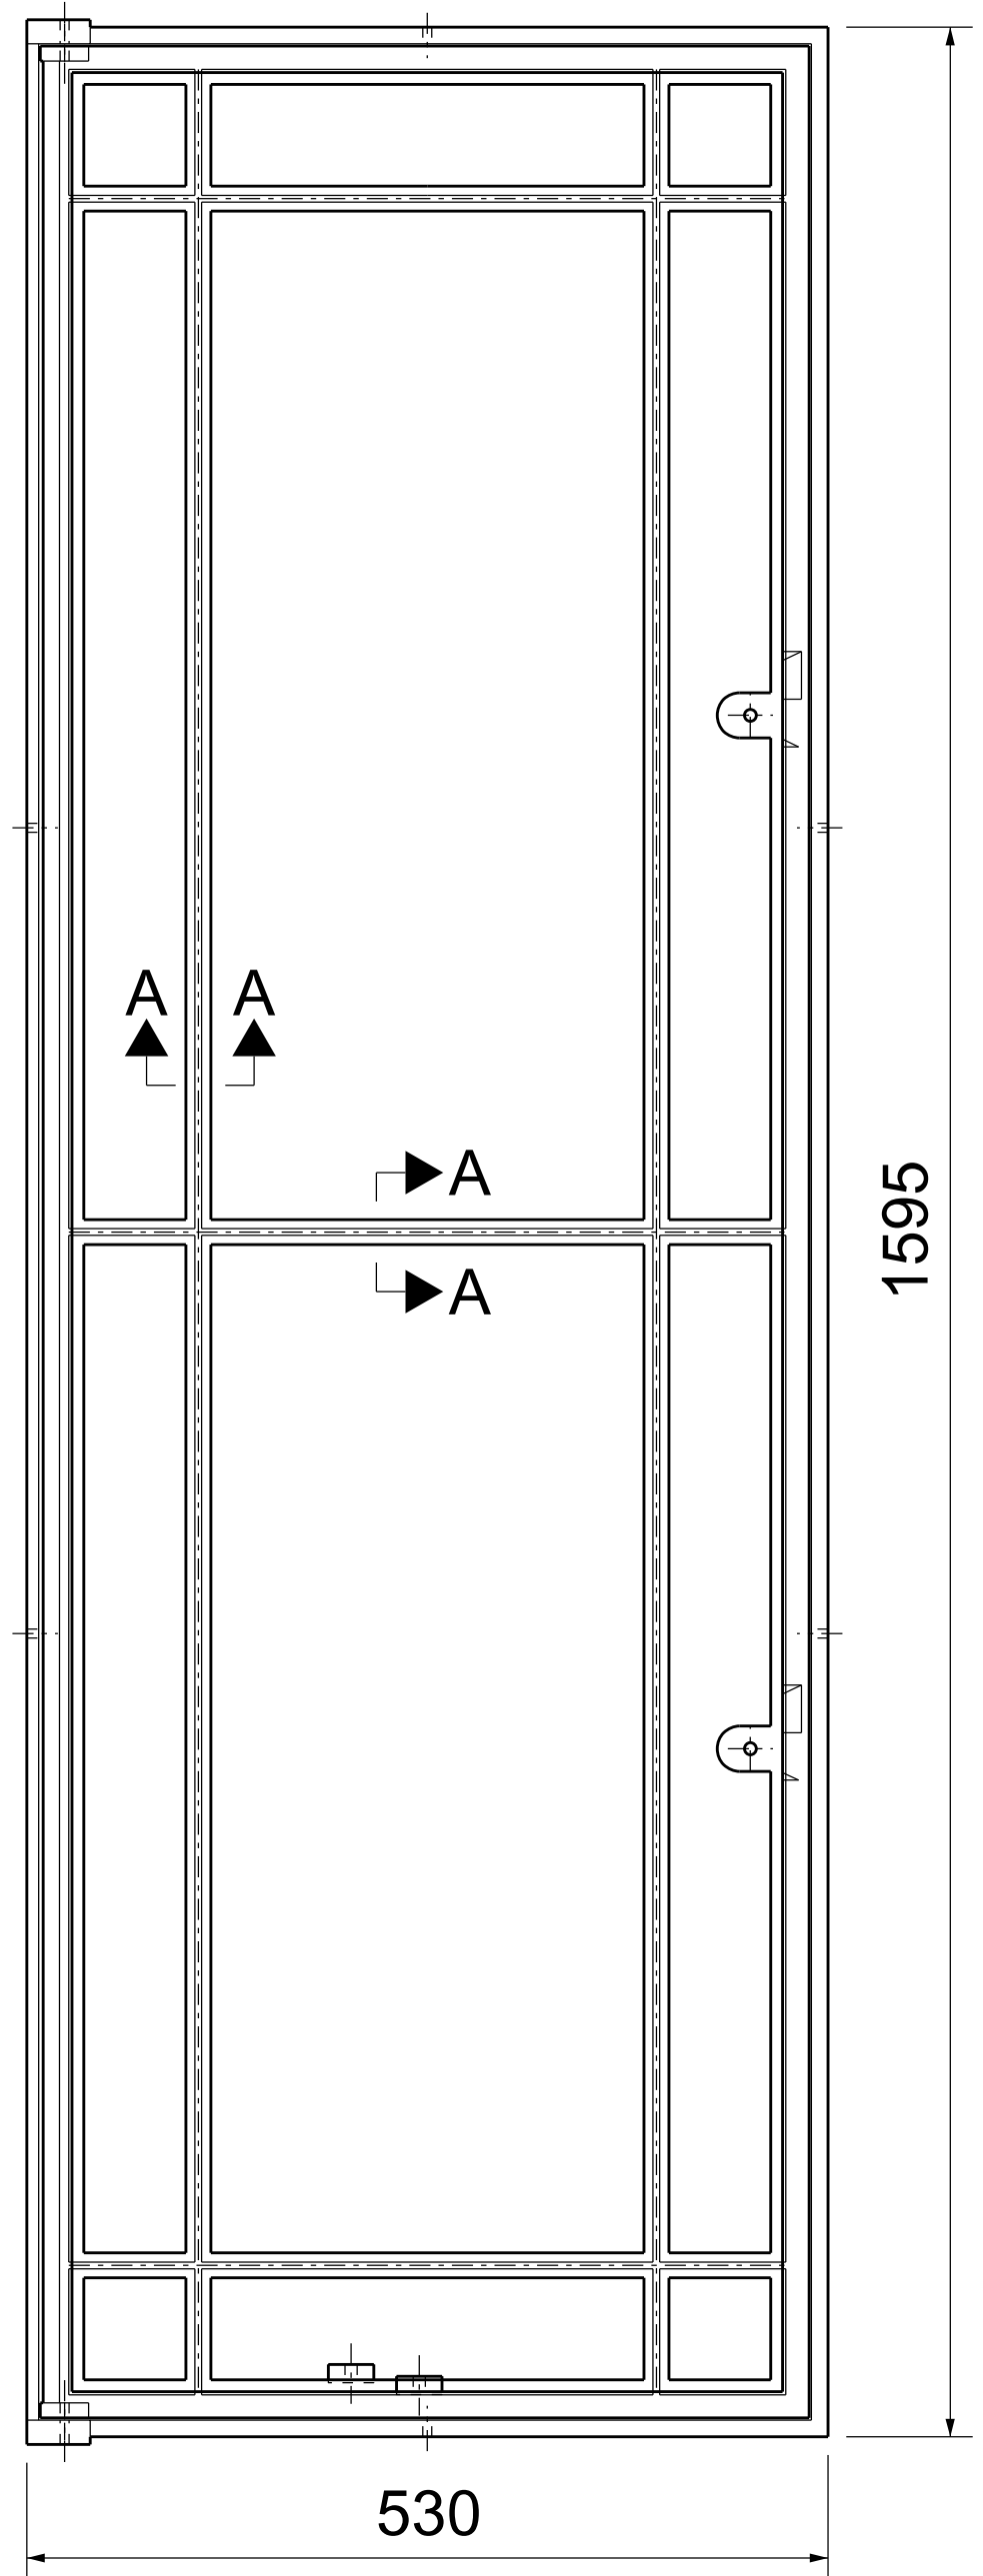

CALIBRE Metalwork

www.calibremetalwork.co.uk

Hazel Knoll Farm, Torkington Road, Hazel Grove, Stockport. SK7 6NW
Tel: +44 (0) 161 427 4603

Product: Opening Window

Material: Cast Iron / Bronze / Aluminium

Finish: Fettle, Primed And Painted

Notes: Can be made to a variety of sizes,
fixed or with an opening.
Various furniture options available.

SECTION A-A
SCALE 1:1 @ A3

CAST OPENING WINDOW
SCALE 1:5 @ A3