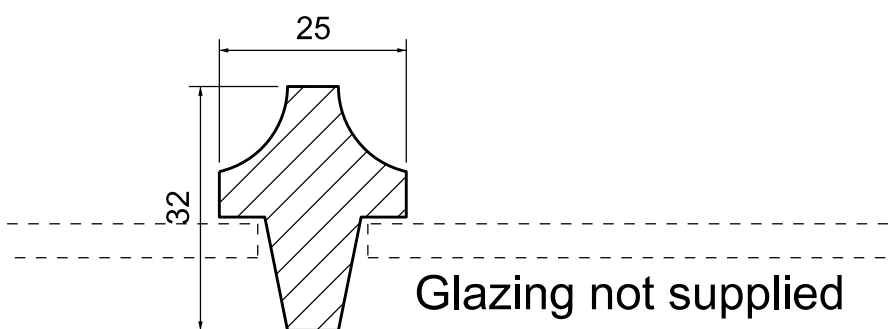

CALIBRE Metalwork

www.calibremetalwork.co.uk

Hazel Knoll Farm, Torkington Road, Hazel Grove, Stockport. SK7 6NW
Tel: +44 (0) 161 427 4603

Product: Opening Window

Material: Cast Iron / Bronze / Aluminium

Finish: Fettle, Primed And Painted

Notes: Can be made to a variety of sizes,
fixed or with an opening.
Various furniture options available.

SECTION A-A
SCALE 1:1 @ A3

CAST OPENING WINDOW
SCALE 1:5 @ A3