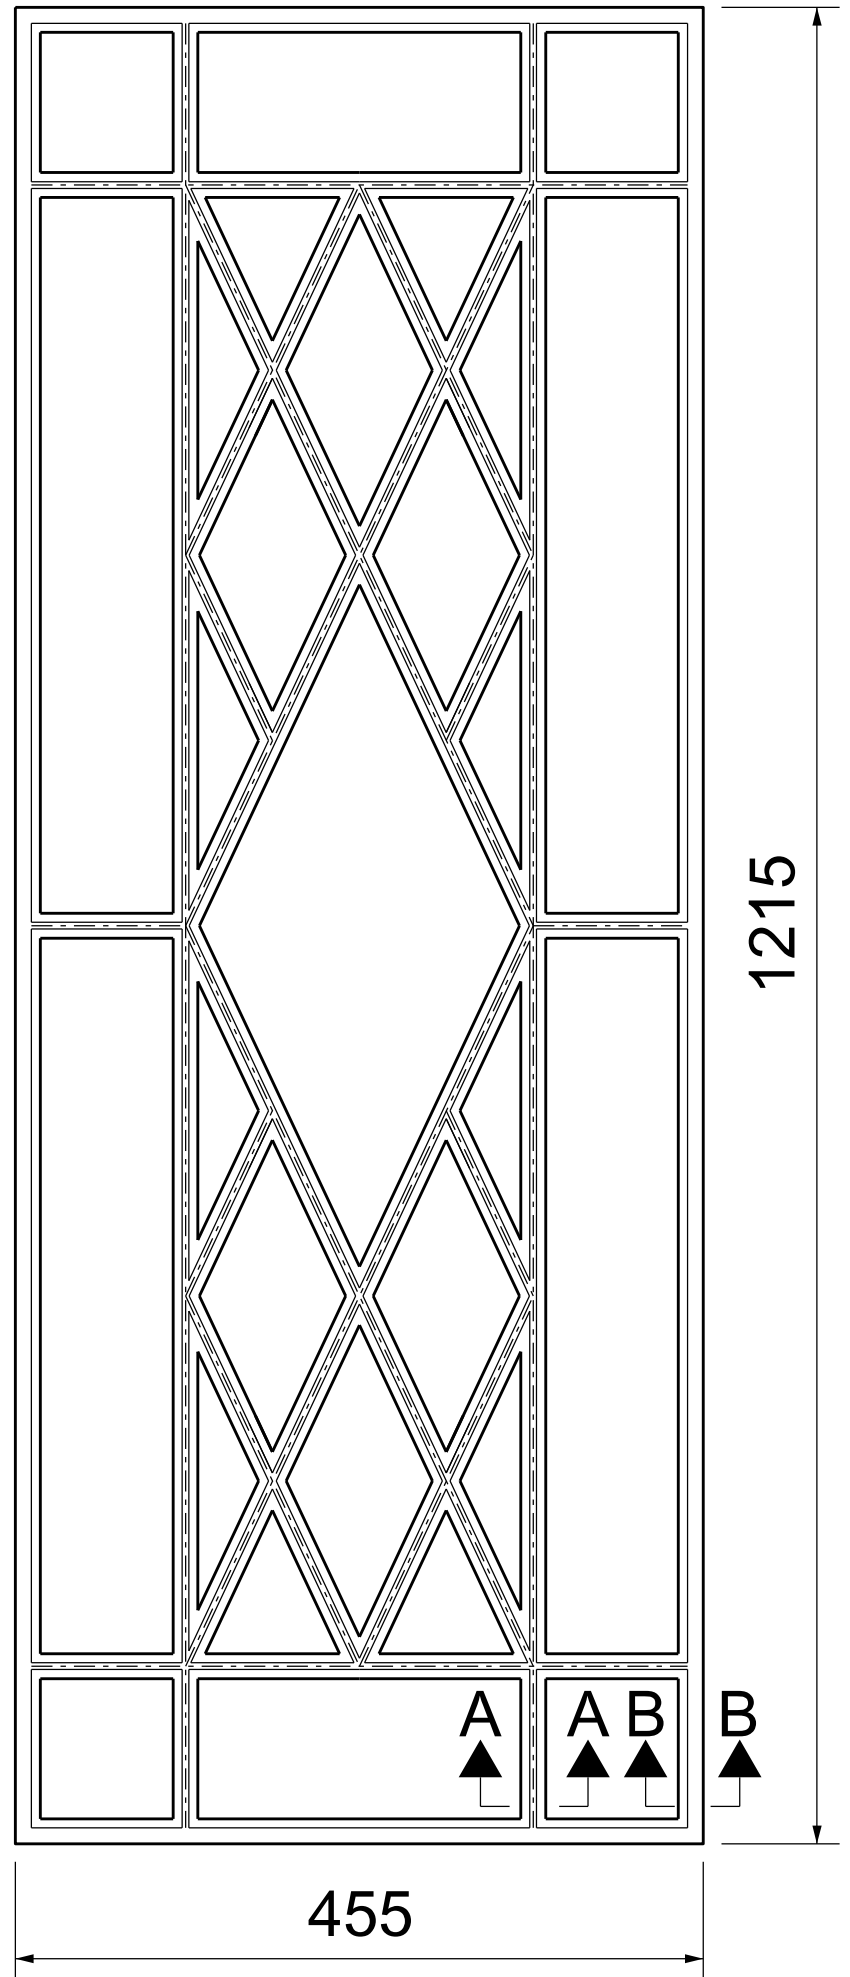

Finish: Fettled, Primed And Painted

Notes: Can be made to a variety of sizes,
fixed or with an opening.
Various furniture options available.

CAST FIXED WINDOW

SCALE 1:5 @ A3

SECTION A-A

SCALE 1:1 @ A3

SECTION B-B

SCALE 1:1 @ A3