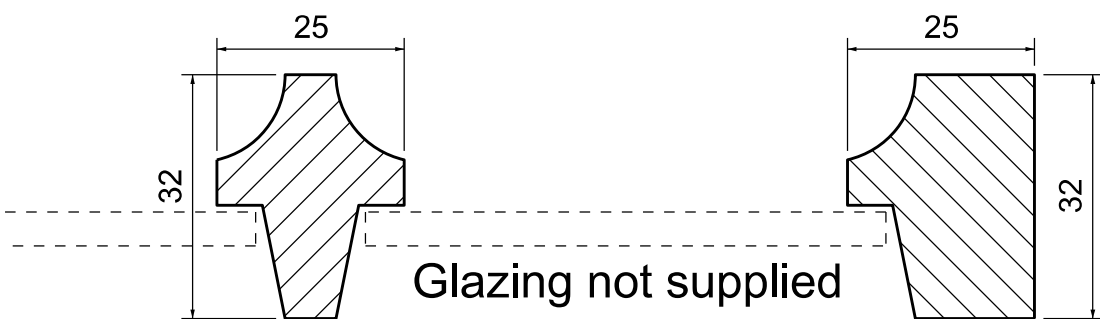

CALIBRE Metalwork

www.calibremetalwork.co.uk

Hazel Knoll Farm, Torkington Road, Hazel Grove, Stockport. SK7 6NW
Tel: +44 (0) 161 427 4603

Product: Diamond Opening Window

Material: Cast Iron / Bronze / Aluminium

Finish: Fettled, Primed And Painted

Notes: Can be made to a variety of sizes,
fixed or with an opening.
Various furniture options available.

CAST FIXED WINDOW

SCALE 1:5 @ A3

SECTION A-A

SCALE 1:1 @ A3

SECTION B-B

SCALE 1:1 @ A3