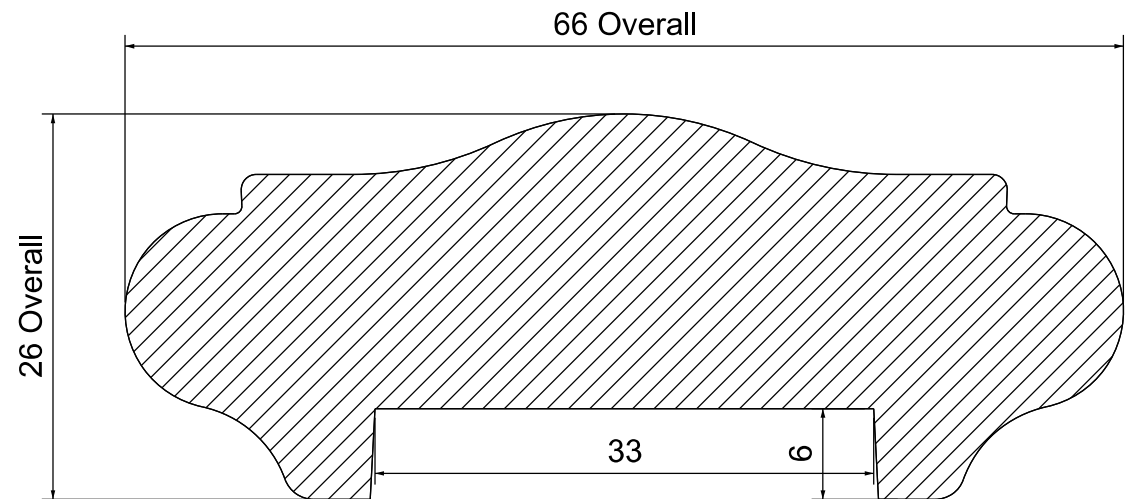

Material: Brass / Bronze

Finish: Polished / Patinated

Note: Scroll ends / Swan necks &  
Monkey tails etc available

**PROFILE OF CAST HANDRAIL**

SCALE 2:1 @ A4