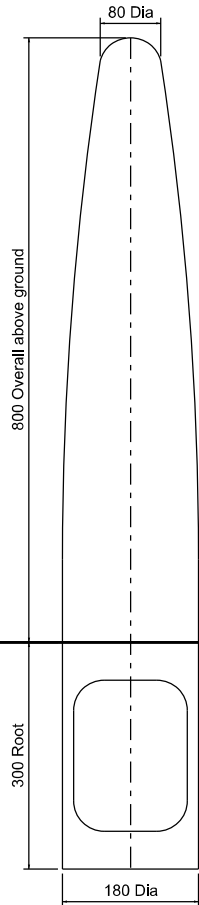

CALIBRE Metalwork

www.calibremetalwork.co.uk

Hazel Knoll Farm, Torkington Road, Hazel Grove, Stockport. SK7 6NW
Tel: +44 (0) 161 427 4603

Product: Cast Bollards

Material: Cast Iron

Finish: Fettled, Primed And Painted

Note: Your crests / logos can be incorporated, or
bespoke designs made to suit your requirements

CAST 'TORPEDO' BOLLARD