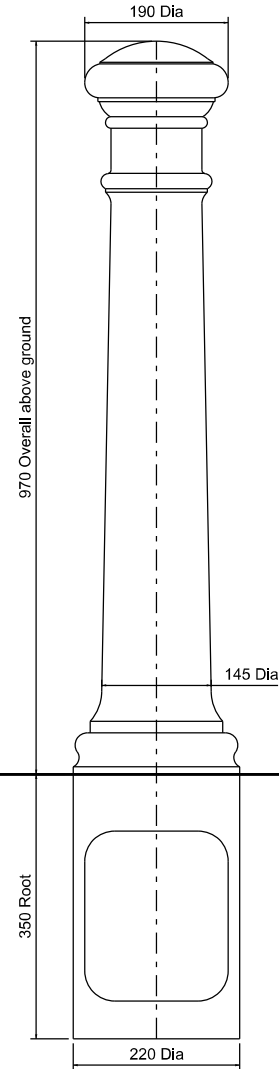

CAST 'POPULAR' BOLLARD