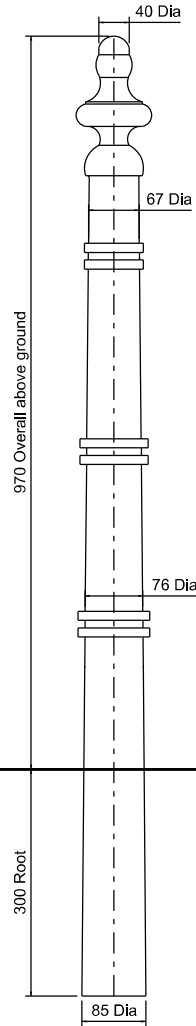

CAST 'SLENDER' BOLLARD