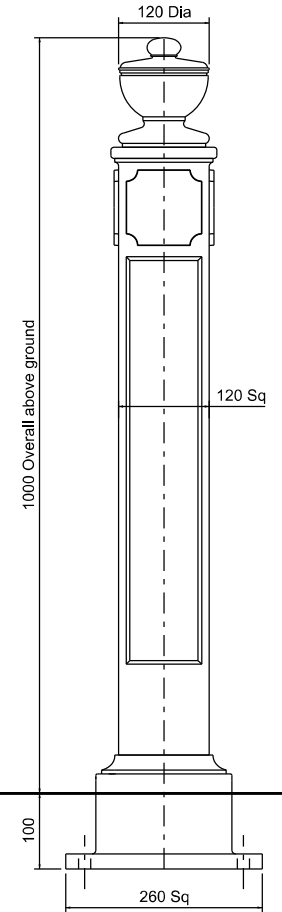

CAST 'HERITAGE' BOLLARD