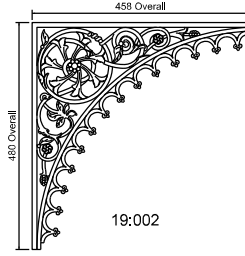

CALIBRE Metalwork

www.calibremetalwork.co.uk

Product: Cast Spandrels

Material: Cast Iron / Aluminium

Finish: Fettled, Primed And Painted

Note: Sizes and fixing methods can be adapted to suit your requirements

19:002