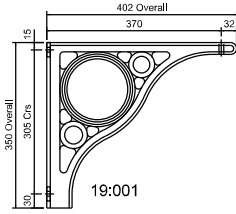

CALIBRE Metalwork

www.calibremetalwork.co.uk

Product: Cast Spandrels

Material: Cast Iron / Aluminium

Finish: Fettled, Primed And Painted

Note: Sizes and fixing methods can be adapted to suit your requirements

19:001