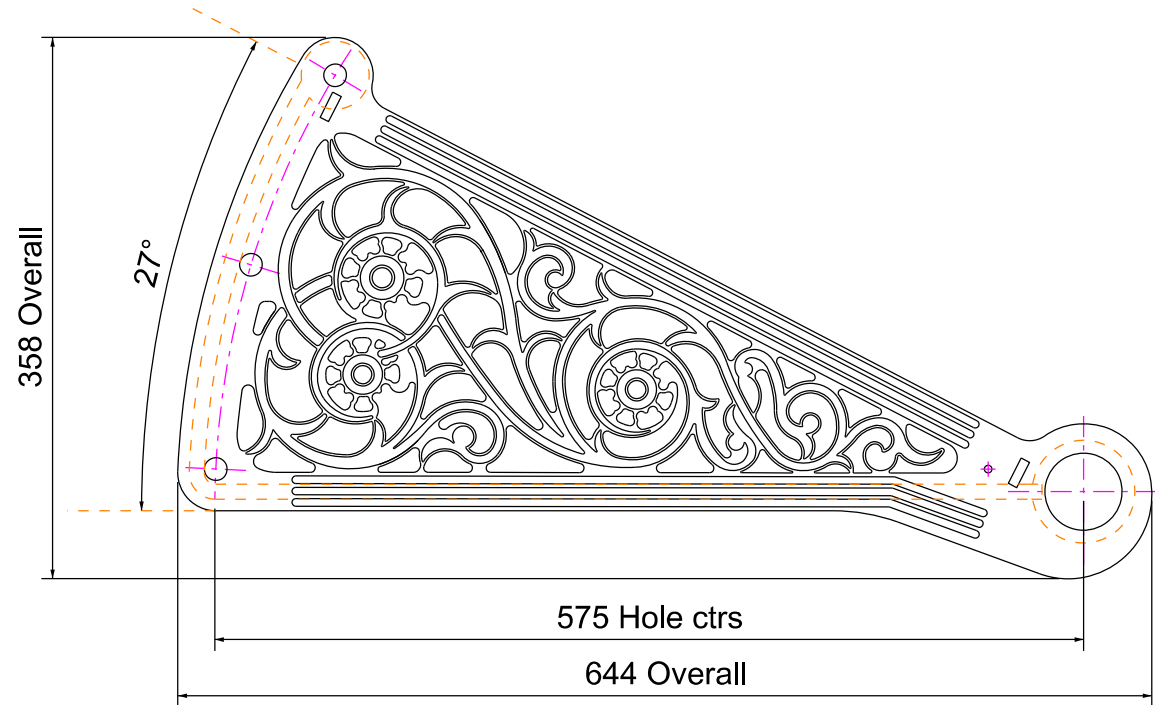

CALIBRE Metalwork

www.calibremetalwork.co.uk

Hazel Knoll Farm, Torkington Road, Hazel Grove, Stockport. SK7 6NW
Tel: +44 (0) 161 427 4603

Product: Spiral Stair Tread

Material: Cast Iron / Aluminium

Description: Clockwise Ascent

PLAN VIEW OF CAST IRON STAIR TREAD
SCALE 1:5 @ A4

END VIEW
SCALE 1:5 @ A4

FRONT ELEVATION
SCALE 1:5 @ A4