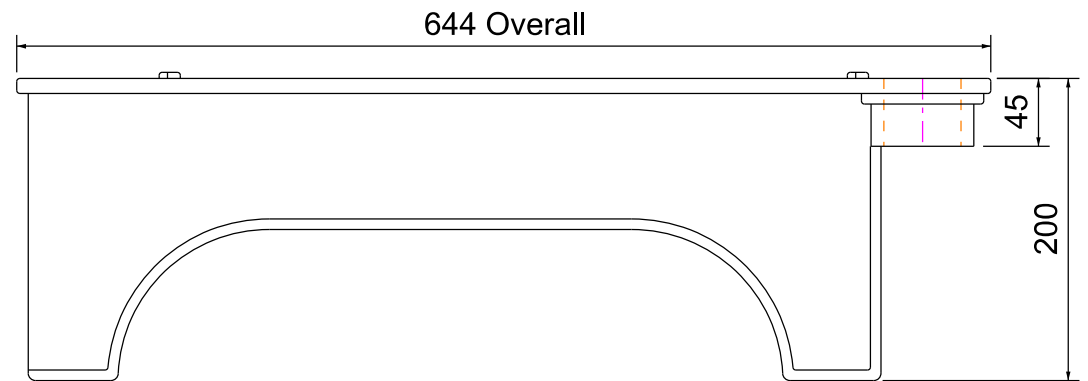

CALIBRE Metalwork

www.calibremetalwork.co.uk

Hazel Knoll Farm, Torkington Road, Hazel Grove, Stockport. SK7 6NW
Tel: +44 (0) 161 427 4603

Product: Spiral Stair Tread

Material: Cast Iron / Aluminium

Description: Clockwise Ascent

PLAN VIEW OF CAST IRON STAIR TREAD
SCALE 1:5 @ A4

END VIEW
SCALE 1:5 @ A4

FRONT ELEVATION
SCALE 1:5 @ A4