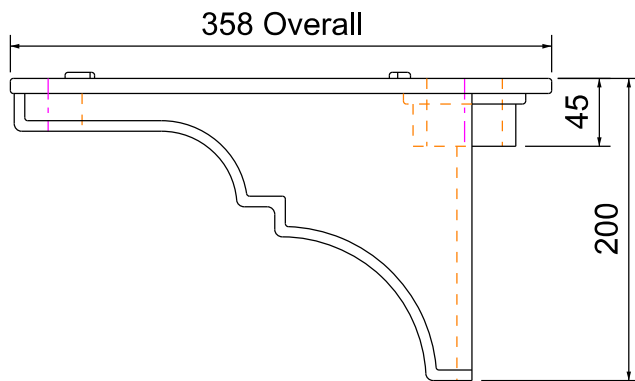

CALIBRE Metalwork

www.calibremetalwork.co.uk

Hazel Knoll Farm, Torkington Road, Hazel Grove, Stockport. SK7 6NW
Tel: +44 (0) 161 427 4603

Product: Spiral Stair Tread

Material: Cast Iron / Aluminium

Description: Clockwise Ascent

PLAN VIEW OF CAST IRON STAIR TREAD
SCALE 1:5 @ A4

END VIEW
SCALE 1:5 @ A4

FRONT ELEVATION
SCALE 1:5 @ A4